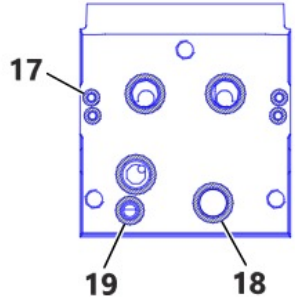

- 1 2596754 KIT-SEAL 5
- 8 WG-2596737 KIT SEAL-VALVE GP-CONTROL -BUCKET 1
- 9 WG-2596738 KIT SEAL-VALVE GP-CONTROL -SWING 1
- 10 WG-2596739 KIT SEAL-VALVE GP-CONTROL -BOOM 1
- 12 WG-2596746 KIT SEAL-VALVE GP-CONTROL -STABILIZER 2
- 14 WG-2596734 KIT SEAL-VALVE GP-CONTROL -EXTENDABLE STICK 1
- 15 WG-2596735 KIT SEAL-VALVE GP-CONTROL -STICK 1
- 16 WG-2596744 KIT SEAL-MANIFOLD GP-CONTROL -INLET 1
- 17 1927506 SEAL-O-RING 12
- 18 1927508 SEAL-O-RING 10
- 19 1927509 SEAL-O-RING 2
- 20 1927511 SEAL-VALVE 1
- 21 WG-2480487 KIT-SEAL COMPLETE VALVE GROUP 1

VALVE GROUP BANK 7

2480487