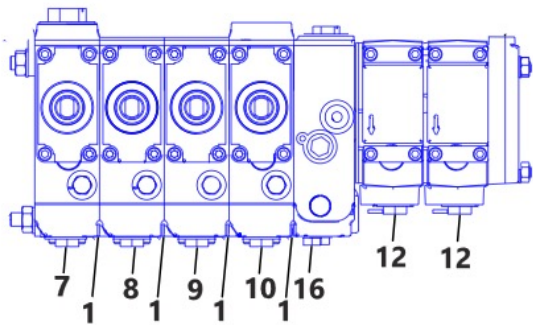

VALVE GROUP BANK 6

2480483

- 1 2596754 KIT-SEAL 5
- 8 WG-2596737 KIT SEAL-VALVE GP-CONTROL -BUCKET 1
- 9 WG-2596738 KIT SEAL-VALVE GP-CONTROL -SWING 1
- 10 WG-2596739 KIT SEAL-VALVE GP-CONTROL -BOOM 1
- 11 WG-2596742 KIT SEAL-MANIFOLD GP-CONTROL -INLET 1
- 12 WG-2596746 KIT SEAL-VALVE GP-CONTROL -STABILIZER 2
- 14 WG-2596734 KIT SEAL-VALVE GP-CONTROL -EXTENDABLE STICK 1
- 15 WG-2596735 KIT SEAL-VALVE GP-CONTROL -STICK 1
- 17 1927506 SEAL-O-RING 12
- 18 1927508 SEAL-O-RING 10
- 19 1927509 SEAL-O-RING 2
- 20 1927511 SEAL-VALVE 1
- 21 WG-2480484 KIT-SEAL COMPLETE VALVE GROUP 1

VALVE GROUP BANK 7

2480484

- 1 2596754 KIT-SEAL 6
- 8 WG-2596737 KIT SEAL-VALVE GP-CONTROL -BUCKET 1
- 9 WG-2596738 KIT SEAL-VALVE GP-CONTROL -SWING 1
- 10 WG-2596739 KIT SEAL-VALVE GP-CONTROL -BOOM 1
- 11 WG-2596742 KIT SEAL-MANIFOLD GP-CONTROL -INLET 1
- 12 WG-2596746 KIT SEAL-VALVE GP-CONTROL -STABILIZER 2
- 13 WG-2596733 KIT SEAL-VALVE GP-CONTROL -AUXILIARY 1
- 14 WG-2596734 KIT SEAL-VALVE GP-CONTROL -EXTENDABLE STICK 1
- 15 WG-2596735 KIT SEAL-VALVE GP-CONTROL -STICK 1
- 17 1927506 SEAL-O-RING 12
- 18 1927508 SEAL-O-RING 10
- 19 1927509 SEAL-O-RING 2
- 20 1927511 SEAL-VALVE 1
- 21 WG-2480485 KIT-SEAL COMPLETE VALVE GROUP 1

VALVE GROUP BANK 8

2480485

- 1 2596754 KIT-SEAL 4
- 7 WG-2596736 KIT SEAL-VALVE GP-CONTROL -STICK 1
- 8 WG-2596737 KIT SEAL-VALVE GP-CONTROL -BUCKET 1
- 9 WG-2596738 KIT SEAL-VALVE GP-CONTROL -SWING 1
- 10 WG-2596739 KIT SEAL-VALVE GP-CONTROL -BOOM 1
- 12 WG-2596746 KIT SEAL-VALVE GP-CONTROL -STABILIZER 2
- 16 WG-2596744 KIT SEAL-MANIFOLD GP-CONTROL -INLET 1
- 17 1927506 SEAL-O-RING 12
- 18 1927508 SEAL-O-RING 10
- 19 1927509 SEAL-O-RING 2
- 20 1927511 SEAL-VALVE 1
- 21 WG-2480486 KIT-SEAL COMPLETE VALVE GROUP 1