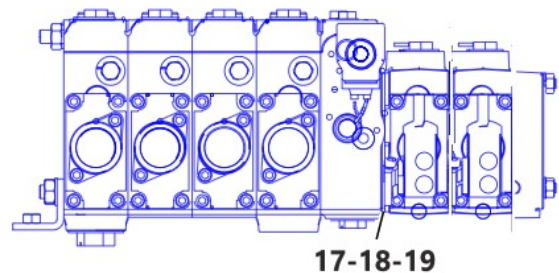

VALVE GROUP BANK 6

2480483

- 1 2596754 KIT-SEAL 5
- 8 WG-2596737 KIT SEAL-VALVE GP-CONTROL -BUCKET 1
- 9 WG-2596738 KIT SEAL-VALVE GP-CONTROL -SWING 1
- 10 WG-2596739 KIT SEAL-VALVE GP-CONTROL -BOOM 1
- 11 WG-2596742 KIT SEAL-MANIFOLD GP-CONTROL -INLET 1
- 12 WG-2596746 KIT SEAL-VALVE GP-CONTROL -STABILIZER 2
- 14 WG-2596734 KIT SEAL-VALVE GP-CONTROL -EXTENDABLE STICK 1
- 15 WG-2596735 KIT SEAL-VALVE GP-CONTROL -STICK 1
- 17 1927506 SEAL-O-RING 12
- 18 1927508 SEAL-O-RING 10
- 19 1927509 SEAL-O-RING 2
- 20 1927511 SEAL-VALVE 1
- 21 WG-2480484 KIT-SEAL COMPLETE VALVE GROUP 1

VALVE GROUP BANK 7

2480484

- 1 2596754 KIT-SEAL 6
- 8 WG-2596737 KIT SEAL-VALVE GP-CONTROL -BUCKET 1
- 9 WG-2596738 KIT SEAL-VALVE GP-CONTROL -SWING 1
- 10 WG-2596739 KIT SEAL-VALVE GP-CONTROL -BOOM 1
- 11 WG-2596742 KIT SEAL-MANIFOLD GP-CONTROL -INLET 1
- 12 WG-2596746 KIT SEAL-VALVE GP-CONTROL -STABILIZER 2
- 13 WG-2596733 KIT SEAL-VALVE GP-CONTROL -AUXILIARY 1
- 14 WG-2596734 KIT SEAL-VALVE GP-CONTROL -EXTENDABLE STICK 1
- 15 WG-2596735 KIT SEAL-VALVE GP-CONTROL -STICK 1
- 17 1927506 SEAL-O-RING 12
- 18 1927508 SEAL-O-RING 10
- 19 1927509 SEAL-O-RING 2
- 20 1927511 SEAL-VALVE 1
- 21 WG-2480485 KIT-SEAL COMPLETE VALVE GROUP 1

VALVE GROUP BANK 8

2480485

- 1 2596754 KIT-SEAL 4
- 7 WG-2596736 KIT SEAL-VALVE GP-CONTROL -STICK 1
- 8 WG-2596737 KIT SEAL-VALVE GP-CONTROL -BUCKET 1
- 9 WG-2596738 KIT SEAL-VALVE GP-CONTROL -SWING 1
- 10 WG-2596739 KIT SEAL-VALVE GP-CONTROL -BOOM 1
- 12 WG-2596746 KIT SEAL-VALVE GP-CONTROL -STABILIZER 2
- 16 WG-2596744 KIT SEAL-MANIFOLD GP-CONTROL -INLET 1
- 17 1927506 SEAL-O-RING 12
- 18 1927508 SEAL-O-RING 10
- 19 1927509 SEAL-O-RING 2
- 20 1927511 SEAL-VALVE 1
- 21 WG-2480486 KIT-SEAL COMPLETE VALVE GROUP 1