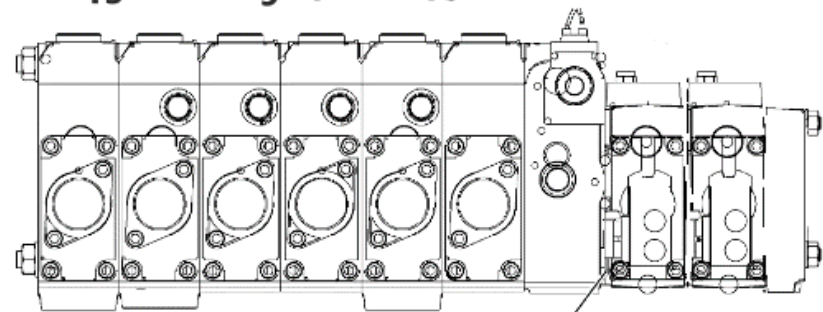

VALVE GROUP BANK 6

2480486

17-18-19

- 1 2596754 KIT-SEAL 5
- 8 WG-2596737 KIT SEAL-VALVE GP-CONTROL -BUCKET 1
- 9 WG-2596738 KIT SEAL-VALVE GP-CONTROL -SWING 1
- 10 WG-2596739 KIT SEAL-VALVE GP-CONTROL -BOOM 1
- 12 WG-2596746 KIT SEAL-VALVE GP-CONTROL -STABILIZER 2
- 14 WG-2596734 KIT SEAL-VALVE GP-CONTROL -EXTENDABLE STICK 1
- 15 WG-2596735 KIT SEAL-VALVE GP-CONTROL -STICK 1
- 16 WG-2596744 KIT SEAL-MANIFOLD GP-CONTROL -INLET 1
- 17 1927506 SEAL-O-RING 12
- 18 1927508 SEAL-O-RING 10
- 19 1927509 SEAL-O-RING 2
- 20 1927511 SEAL-VALVE 1
- 21 WG-2480487 KIT-SEAL COMPLETE VALVE GROUP 1

VALVE GROUP BANK 7

2480487

- 1 2596754 KIT-SEAL 6
- 8 WG-2596737 KIT SEAL-VALVE GP-CONTROL -BUCKET 1
- 9 WG-2596738 KIT SEAL-VALVE GP-CONTROL -SWING 1
- 10 WG-2596739 KIT SEAL-VALVE GP-CONTROL -BOOM 1
- 12 WG-2596746 KIT SEAL-VALVE GP-CONTROL -STABILIZER 2
- 13 WG-2596733 KIT SEAL-VALVE GP-CONTROL -AUXILIARY 1
- 14 WG-2596734 KIT SEAL-VALVE GP-CONTROL -EXTENDABLE STICK 1
- 15 WG-2596735 KIT SEAL-VALVE GP-CONTROL -STICK 1
- 16 WG-2596744 KIT SEAL-MANIFOLD GP-CONTROL -INLET 1
- 17 1927506 SEAL-O-RING 12
- 18 1927508 SEAL-O-RING 10
- 19 1927509 SEAL-O-RING 2
- 20 1927511 SEAL-VALVE 1
- 21 WG-2480488 KIT-SEAL COMPLETE VALVE GROUP 1