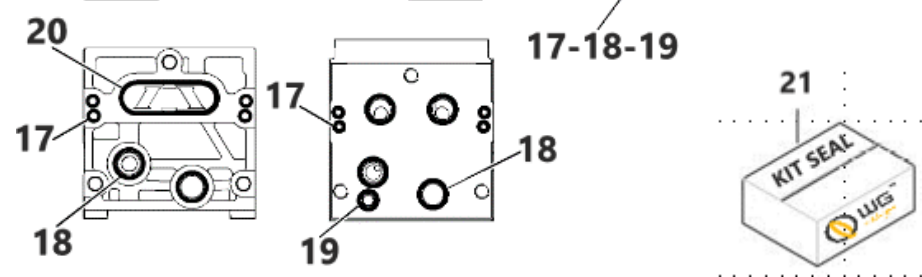

- 1 2596754 KIT-SEAL 6
- 8 WG-2596737 KIT SEAL-VALVE GP-CONTROL -BUCKET 1
- 9 WG-2596738 KIT SEAL-VALVE GP-CONTROL -SWING 1
- 10 WG-2596739 KIT SEAL-VALVE GP-CONTROL -BOOM 1
- 12 WG-2596746 KIT SEAL-VALVE GP-CONTROL -STABILIZER 2
- 13 WG-2596733 KIT SEAL-VALVE GP-CONTROL -AUXILIARY 1
- 14 WG-2596734 KIT SEAL-VALVE GP-CONTROL -EXTENDABLE STICK 1
- 15 WG-2596735 KIT SEAL-VALVE GP-CONTROL -STICK 1
- 16 WG-2596744 KIT SEAL-MANIFOLD GP-CONTROL -INLET 1
- 17 1927506 SEAL-O-RING 12
- 18 1927508 SEAL-O-RING 10
- 19 1927509 SEAL-O-RING 2
- 20 1927511 SEAL-VALVE 1
- 21 WG-2480488 KIT-SEAL COMPLETE VALVE GROUP 1

VALVE GROUP BANK 8

2480488