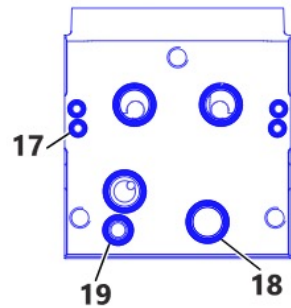

VALVE GROUP BANK 6

2480483

- 1 2596754 KIT-SEAL 5
- 8 WG-2596737 KIT SEAL-VALVE GP-CONTROL -BUCKET 1
- 9 WG-2596738 KIT SEAL-VALVE GP-CONTROL -SWING 1
- 10 WG-2596739 KIT SEAL-VALVE GP-CONTROL -BOOM 1
- 11 WG-2596742 KIT SEAL-MANIFOLD GP-CONTROL -INLET 1
- 12 WG-2596746 KIT SEAL-VALVE GP-CONTROL -STABILIZER 2
- 14 WG-2596734 KIT SEAL-VALVE GP-CONTROL -EXTENDABLE STICK 1
- 15 WG-2596735 KIT SEAL-VALVE GP-CONTROL -STICK 1
- 17 1927506 SEAL-O-RING 12
- 18 1927508 SEAL-O-RING 10
- 19 1927509 SEAL-O-RING 2
- 20 1927511 SEAL-VALVE 1
- 21 WG-2480484 KIT-SEAL COMPLETE VALVE GROUP 1

VALVE GROUP BANK 7

2480484

- 1 2596754 KIT-SEAL 6
- 8 WG-2596737 KIT SEAL-VALVE GP-CONTROL -BUCKET 1
- 9 WG-2596738 KIT SEAL-VALVE GP-CONTROL -SWING 1
- 10 WG-2596739 KIT SEAL-VALVE GP-CONTROL -BOOM 1
- 11 WG-2596742 KIT SEAL-MANIFOLD GP-CONTROL -INLET 1
- 12 WG-2596746 KIT SEAL-VALVE GP-CONTROL -STABILIZER 2
- 13 WG-2596733 KIT SEAL-VALVE GP-CONTROL -AUXILIARY 1
- 14 WG-2596734 KIT SEAL-VALVE GP-CONTROL -EXTENDABLE STICK 1
- 15 WG-2596735 KIT SEAL-VALVE GP-CONTROL -STICK 1
- 17 1927506 SEAL-O-RING 12
- 18 1927508 SEAL-O-RING 10
- 19 1927509 SEAL-O-RING 2
- 20 1927511 SEAL-VALVE 1
- 21 WG-2480485 KIT-SEAL COMPLETE VALVE GROUP 1

VALVE GROUP BANK 8

2480485

- 1 2596754 KIT-SEAL 4
- 7 WG-2596736 KIT SEAL-VALVE GP-CONTROL -STICK 1
- 8 WG-2596737 KIT SEAL-VALVE GP-CONTROL -BUCKET 1
- 9 WG-2596738 KIT SEAL-VALVE GP-CONTROL -SWING 1
- 10 WG-2596739 KIT SEAL-VALVE GP-CONTROL -BOOM 1
- 12 WG-2596746 KIT SEAL-VALVE GP-CONTROL -STABILIZER 2
- 16 WG-2596744 KIT SEAL-MANIFOLD GP-CONTROL -INLET 1
- 17 1927506 SEAL-O-RING 12
- 18 1927508 SEAL-O-RING 10
- 19 1927509 SEAL-O-RING 2
- 20 1927511 SEAL-VALVE 1
- 21 WG-2480486 KIT-SEAL COMPLETE VALVE GROUP 1