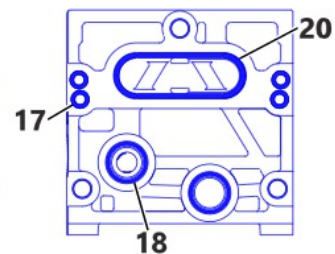

- 1 2596754 KIT-SEAL 4
- 7 WG-2596736 KIT SEAL-VALVE GP-CONTROL -STICK 1
- 8 WG-2596737 KIT SEAL-VALVE GP-CONTROL -BUCKET 1
- 9 WG-2596738 KIT SEAL-VALVE GP-CONTROL -SWING 1
- 10 WG-2596739 KIT SEAL-VALVE GP-CONTROL -BOOM 1
- 12 WG-2596746 KIT SEAL-VALVE GP-CONTROL -STABILIZER 2
- 16 WG-2596744 KIT SEAL-MANIFOLD GP-CONTROL -INLET 1
- 17 1927506 SEAL-O-RING 12
- 18 1927508 SEAL-O-RING 10
- 19 1927509 SEAL-O-RING 2
- 20 1927511 SEAL-VALVE 1
- 21 WG-2480486 KIT-SEAL COMPLETE VALVE GROUP 1