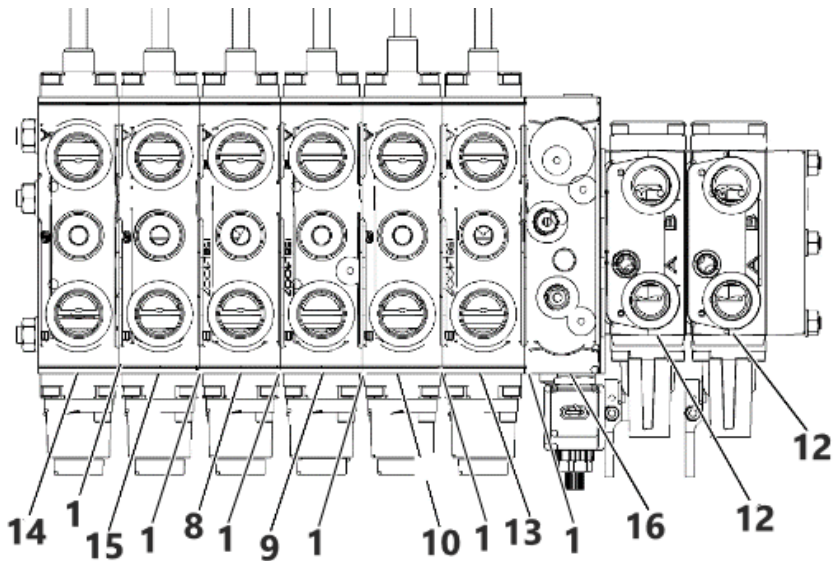

- 1 2596754 KIT-SEAL 6
- 8 WG-2596737 KIT SEAL-VALVE GP-CONTROL -BUCKET 1
- 9 WG-2596738 KIT SEAL-VALVE GP-CONTROL -SWING 1
- 10 WG-2596739 KIT SEAL-VALVE GP-CONTROL -BOOM 1
- 12 WG-2596746 KIT SEAL-VALVE GP-CONTROL -STABILIZER 2
- 13 WG-2596733 KIT SEAL-VALVE GP-CONTROL -AUXILIARY 1
- 14 WG-2596734 KIT SEAL-VALVE GP-CONTROL -EXTENDABLE STICK 1
- 15 WG-2596735 KIT SEAL-VALVE GP-CONTROL -STICK 1
- 16 WG-2596744 KIT SEAL-MANIFOLD GP-CONTROL -INLET 1
- 17 1927506 SEAL-O-RING 12
- 18 1927508 SEAL-O-RING 10
- 19 1927509 SEAL-O-RING 2
- 20 1927511 SEAL-VALVE 1
- 21 WG-2480488 KIT-SEAL COMPLETE VALVE GROUP 1

VALVE GROUP BANK 8

2480488