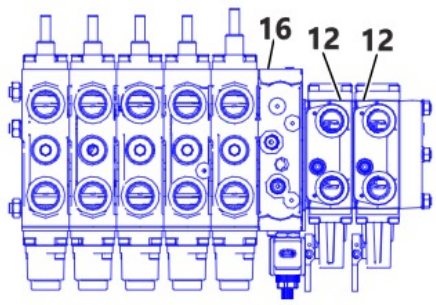

VALVE GROUP BANK 7

2480484

- 1 2596754 KIT-SEAL 6
- 8 WG-2596737 KIT SEAL-VALVE GP-CONTROL -BUCKET 1
- 9 WG-2596738 KIT SEAL-VALVE GP-CONTROL -SWING 1
- 10 WG-2596739 KIT SEAL-VALVE GP-CONTROL -BOOM 1
- 11 WG-2596742 KIT SEAL-MANIFOLD GP-CONTROL -INLET 1
- 12 WG-2596746 KIT SEAL-VALVE GP-CONTROL -STABILIZER 2
- 13 WG-2596733 KIT SEAL-VALVE GP-CONTROL -AUXILIARY 1
- 14 WG-2596734 KIT SEAL-VALVE GP-CONTROL -EXTENDABLE STICK 1
- 15 WG-2596735 KIT SEAL-VALVE GP-CONTROL -STICK 1
- 17 1927506 SEAL-O-RING 12
- 18 1927508 SEAL-O-RING 10
- 19 1927509 SEAL-O-RING 2
- 20 1927511 SEAL-VALVE 1
- 21 WG-2480485 KIT-SEAL COMPLETE VALVE GROUP 1

VALVE GROUP BANK 8

2480485

- 1 2596754 KIT-SEAL 4
- 7 WG-2596736 KIT SEAL-VALVE GP-CONTROL -STICK 1
- 8 WG-2596737 KIT SEAL-VALVE GP-CONTROL -BUCKET 1
- 9 WG-2596738 KIT SEAL-VALVE GP-CONTROL -SWING 1
- 10 WG-2596739 KIT SEAL-VALVE GP-CONTROL -BOOM 1
- 12 WG-2596746 KIT SEAL-VALVE GP-CONTROL -STABILIZER 2
- 16 WG-2596744 KIT SEAL-MANIFOLD GP-CONTROL -INLET 1
- 17 1927506 SEAL-O-RING 12
- 18 1927508 SEAL-O-RING 10
- 19 1927509 SEAL-O-RING 2
- 20 1927511 SEAL-VALVE 1
- 21 WG-2480486 KIT-SEAL COMPLETE VALVE GROUP 1

VALVE GROUP BANK 6

2480486

17-18-19

- 1 2596754 KIT-SEAL 5
- 8 WG-2596737 KIT SEAL-VALVE GP-CONTROL -BUCKET 1
- 9 WG-2596738 KIT SEAL-VALVE GP-CONTROL -SWING 1
- 10 WG-2596739 KIT SEAL-VALVE GP-CONTROL -BOOM 1
- 12 WG-2596746 KIT SEAL-VALVE GP-CONTROL -STABILIZER 2
- 14 WG-2596734 KIT SEAL-VALVE GP-CONTROL -EXTENDABLE STICK 1
- 15 WG-2596735 KIT SEAL-VALVE GP-CONTROL -STICK 1
- 16 WG-2596744 KIT SEAL-MANIFOLD GP-CONTROL -INLET 1
- 17 1927506 SEAL-O-RING 12
- 18 1927508 SEAL-O-RING 10
- 19 1927509 SEAL-O-RING 2
- 20 1927511 SEAL-VALVE 1
- 21 WG-2480487 KIT-SEAL COMPLETE VALVE GROUP 1