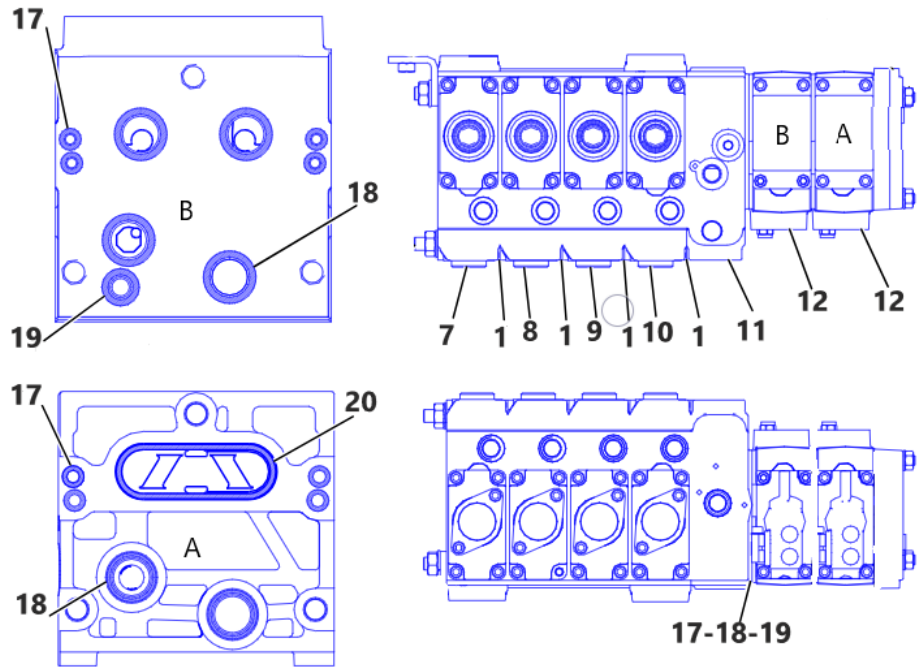

1 2596754 KIT-SEAL 2

2 WG-2596745 KIT SEAL-MANIFOLD GP-CONTROL -INLET 1

3 WG-2596732 KIT SEAL-VALVE GP-CONTROL -LIFT 1

4 WG-2596731 KIT SEAL-VALVE GP-CONTROL -TILT 1

21 WG-2480481 KIT-SEAL COMPLETE VALVE GROUP 1

VALVE GROUP BANK 2

2480481

1 2596754 KIT-SEAL 3

2 WG-2596745 KIT SEAL-MANIFOLD GP-CONTROL -INLET 1

3 WG-2596732 KIT SEAL-VALVE GP-CONTROL -LIFT 1

5 WG-2596730 KIT SEAL-VALVE GP-CONTROL -TILT 1

6 WG-2596729 KIT SEAL-VALVE GP-CONTROL -AUXILIARY 1

21 WG-2480482 KIT-SEAL COMPLETE VALVE GROUP 1

VALVE GROUP BANK 3

2480482

- 1 2596754 KIT-SEAL 4
- 7 WG-2596736 KIT SEAL-VALVE GP-CONTROL -STICK 1
- 8 WG-2596737 KIT SEAL-VALVE GP-CONTROL -BUCKET 1
- 9 WG-2596738 KIT SEAL-VALVE GP-CONTROL -SWING 1
- 10 WG-2596739 KIT SEAL-VALVE GP-CONTROL -BOOM 1
- 11 WG-2596742 KIT SEAL-MANIFOLD GP-CONTROL -INLET 1
- 12 WG-2596746 KIT SEAL-VALVE GP-CONTROL -STABILIZER 2
- 17 1927506 SEAL-O-RING 12
- 18 1927508 SEAL-O-RING 10
- 19 1927509 SEAL-O-RING 2
- 20 1927511 SEAL-VALVE 1
- 21 WG-2480483 KIT-SEAL COMPLETE VALVE GROUP 1

VALVE GROUP BANK 6

2480483

- 1 2596754 KIT-SEAL 5
- 8 WG-2596737 KIT SEAL-VALVE GP-CONTROL -BUCKET 1
- 9 WG-2596738 KIT SEAL-VALVE GP-CONTROL -SWING 1
- 10 WG-2596739 KIT SEAL-VALVE GP-CONTROL -BOOM 1
- 11 WG-2596742 KIT SEAL-MANIFOLD GP-CONTROL -INLET 1
- 12 WG-2596746 KIT SEAL-VALVE GP-CONTROL -STABILIZER 2
- 14 WG-2596734 KIT SEAL-VALVE GP-CONTROL -EXTENDABLE STICK 1
- 15 WG-2596735 KIT SEAL-VALVE GP-CONTROL -STICK 1
- 17 1927506 SEAL-O-RING 12
- 18 1927508 SEAL-O-RING 10
- 19 1927509 SEAL-O-RING 2
- 20 1927511 SEAL-VALVE 1
- 21 WG-2480484 KIT-SEAL COMPLETE VALVE GROUP 1