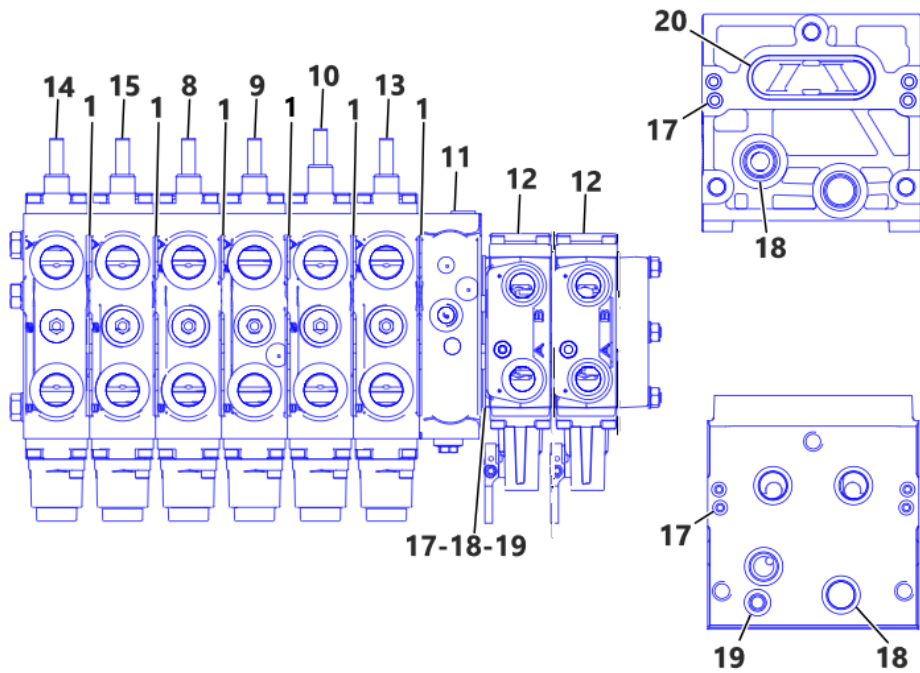

VALVE GROUP BANK 6

2480483

- 1 2596754 KIT-SEAL 5
- 8 WG-2596737 KIT SEAL-VALVE GP-CONTROL -BUCKET 1
- 9 WG-2596738 KIT SEAL-VALVE GP-CONTROL -SWING 1
- 10 WG-2596739 KIT SEAL-VALVE GP-CONTROL -BOOM 1
- 11 WG-2596742 KIT SEAL-MANIFOLD GP-CONTROL -INLET 1
- 12 WG-2596746 KIT SEAL-VALVE GP-CONTROL -STABILIZER 2
- 14 WG-2596734 KIT SEAL-VALVE GP-CONTROL -EXTENDABLE STICK 1
- 15 WG-2596735 KIT SEAL-VALVE GP-CONTROL -STICK 1
- 17 1927506 SEAL-O-RING 12
- 18 1927508 SEAL-O-RING 10
- 19 1927509 SEAL-O-RING 2
- 20 1927511 SEAL-VALVE 1
- 21 WG-2480484 KIT-SEAL COMPLETE VALVE GROUP 1

VALVE GROUP BANK 7

2480484

- 1 2596754 KIT-SEAL 6
- 8 WG-2596737 KIT SEAL-VALVE GP-CONTROL -BUCKET 1
- 9 WG-2596738 KIT SEAL-VALVE GP-CONTROL -SWING 1
- 10 WG-2596739 KIT SEAL-VALVE GP-CONTROL -BOOM 1
- 11 WG-2596742 KIT SEAL-MANIFOLD GP-CONTROL -INLET 1
- 12 WG-2596746 KIT SEAL-VALVE GP-CONTROL -STABILIZER 2
- 13 WG-2596733 KIT SEAL-VALVE GP-CONTROL -AUXILIARY 1
- 14 WG-2596734 KIT SEAL-VALVE GP-CONTROL -EXTENDABLE STICK 1
- 15 WG-2596735 KIT SEAL-VALVE GP-CONTROL -STICK 1
- 17 1927506 SEAL-O-RING 12
- 18 1927508 SEAL-O-RING 10
- 19 1927509 SEAL-O-RING 2
- 20 1927511 SEAL-VALVE 1
- 21 WG-2480485 KIT-SEAL COMPLETE VALVE GROUP 1