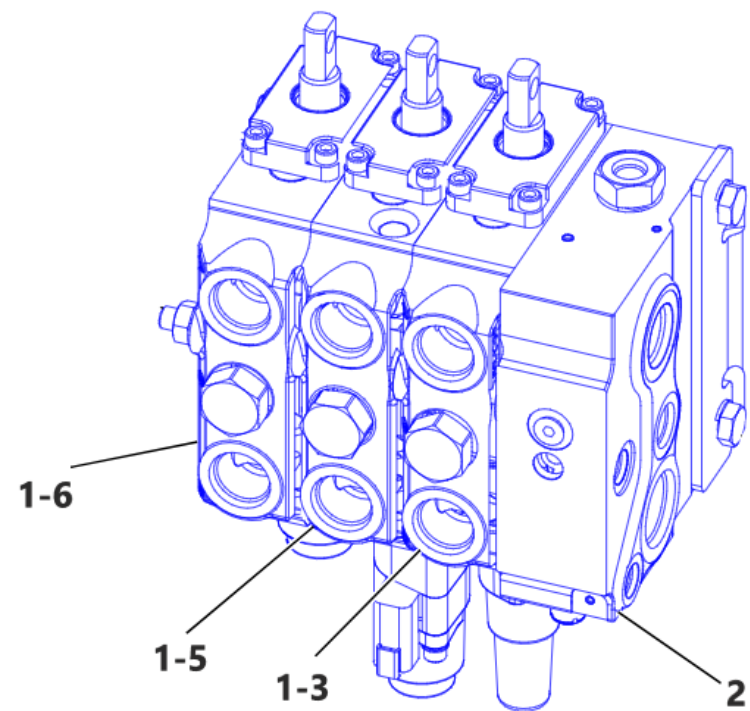

1 2596754 KIT-SEAL 2

2 WG-2596745 KIT SEAL-MANIFOLD GP-CONTROL -INLET 1

3 WG-2596732 KIT SEAL-VALVE GP-CONTROL -LIFT 1

4 WG-2596731 KIT SEAL-VALVE GP-CONTROL -TILT 1

21 WG-2480481 KIT-SEAL COMPLETE VALVE GROUP 1

VALVE GROUP BANK 2

2480481

1 2596754 KIT-SEAL 3

2 WG-2596745 KIT SEAL-MANIFOLD GP-CONTROL -INLET 1

3 WG-2596732 KIT SEAL-VALVE GP-CONTROL -LIFT 1

5 WG-2596730 KIT SEAL-VALVE GP-CONTROL -TILT 1

6 WG-2596729 KIT SEAL-VALVE GP-CONTROL -AUXILIARY 1

21 WG-2480482 KIT-SEAL COMPLETE VALVE GROUP 1

VALVE GROUP BANK 3

2480482

- 1 2596754 KIT-SEAL 4
- 7 WG-2596736 KIT SEAL-VALVE GP-CONTROL -STICK 1
- 8 WG-2596737 KIT SEAL-VALVE GP-CONTROL -BUCKET 1
- 9 WG-2596738 KIT SEAL-VALVE GP-CONTROL -SWING 1
- 10 WG-2596739 KIT SEAL-VALVE GP-CONTROL -BOOM 1
- 11 WG-2596742 KIT SEAL-MANIFOLD GP-CONTROL -INLET 1
- 12 WG-2596746 KIT SEAL-VALVE GP-CONTROL -STABILIZER 2
- 17 1927506 SEAL-O-RING 12
- 18 1927508 SEAL-O-RING 10
- 19 1927509 SEAL-O-RING 2
- 20 1927511 SEAL-VALVE 1
- 21 WG-2480483 KIT-SEAL COMPLETE VALVE GROUP 1