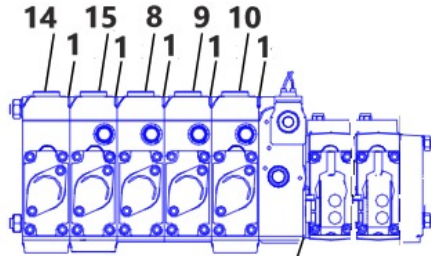

VALVE GROUP BANK 7

2480484

- 1 2596754 KIT-SEAL 6
- 8 WG-2596737 KIT SEAL-VALVE GP-CONTROL -BUCKET 1
- 9 WG-2596738 KIT SEAL-VALVE GP-CONTROL -SWING 1
- 10 WG-2596739 KIT SEAL-VALVE GP-CONTROL -BOOM 1
- 11 WG-2596742 KIT SEAL-MANIFOLD GP-CONTROL -INLET 1
- 12 WG-2596746 KIT SEAL-VALVE GP-CONTROL -STABILIZER 2
- 13 WG-2596733 KIT SEAL-VALVE GP-CONTROL -AUXILIARY 1
- 14 WG-2596734 KIT SEAL-VALVE GP-CONTROL -EXTENDABLE STICK 1
- 15 WG-2596735 KIT SEAL-VALVE GP-CONTROL -STICK 1
- 17 1927506 SEAL-O-RING 12
- 18 1927508 SEAL-O-RING 10
- 19 1927509 SEAL-O-RING 2
- 20 1927511 SEAL-VALVE 1
- 21 WG-2480485 KIT-SEAL COMPLETE VALVE GROUP 1

VALVE GROUP BANK 8

2480485

- 1 2596754 KIT-SEAL 4
- 7 WG-2596736 KIT SEAL-VALVE GP-CONTROL -STICK 1
- 8 WG-2596737 KIT SEAL-VALVE GP-CONTROL -BUCKET 1
- 9 WG-2596738 KIT SEAL-VALVE GP-CONTROL -SWING 1
- 10 WG-2596739 KIT SEAL-VALVE GP-CONTROL -BOOM 1
- 12 WG-2596746 KIT SEAL-VALVE GP-CONTROL -STABILIZER 2
- 16 WG-2596744 KIT SEAL-MANIFOLD GP-CONTROL -INLET 1
- 17 1927506 SEAL-O-RING 12
- 18 1927508 SEAL-O-RING 10
- 19 1927509 SEAL-O-RING 2
- 20 1927511 SEAL-VALVE 1
- 21 WG-2480486 KIT-SEAL COMPLETE VALVE GROUP 1

VALVE GROUP BANK 6

2480486

17-18-19

- 1 2596754 KIT-SEAL 5
- 8 WG-2596737 KIT SEAL-VALVE GP-CONTROL -BUCKET 1
- 9 WG-2596738 KIT SEAL-VALVE GP-CONTROL -SWING 1
- 10 WG-2596739 KIT SEAL-VALVE GP-CONTROL -BOOM 1
- 12 WG-2596746 KIT SEAL-VALVE GP-CONTROL -STABILIZER 2
- 14 WG-2596734 KIT SEAL-VALVE GP-CONTROL -EXTENDABLE STICK 1
- 15 WG-2596735 KIT SEAL-VALVE GP-CONTROL -STICK 1
- 16 WG-2596744 KIT SEAL-MANIFOLD GP-CONTROL -INLET 1
- 17 1927506 SEAL-O-RING 12
- 18 1927508 SEAL-O-RING 10
- 19 1927509 SEAL-O-RING 2
- 20 1927511 SEAL-VALVE 1
- 21 WG-2480487 KIT-SEAL COMPLETE VALVE GROUP 1