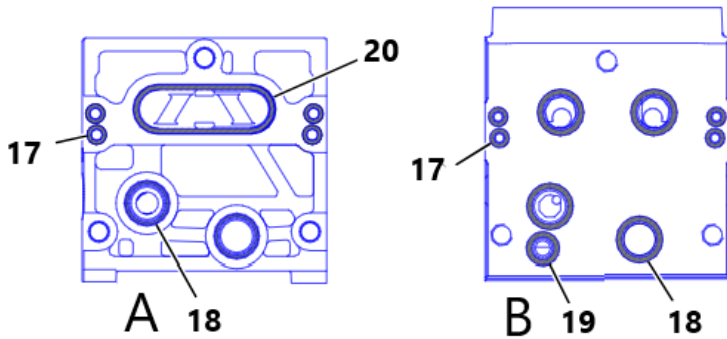

- 1 2596754 KIT-SEAL 5
- 8 WG-2596737 KIT SEAL-VALVE GP-CONTROL -BUCKET 1
- 9 WG-2596738 KIT SEAL-VALVE GP-CONTROL -SWING 1
- 10 WG-2596739 KIT SEAL-VALVE GP-CONTROL -BOOM 1
- 11 WG-2596742 KIT SEAL-MANIFOLD GP-CONTROL -INLET 1
- 12 WG-2596746 KIT SEAL-VALVE GP-CONTROL -STABILIZER 2
- 14 WG-2596734 KIT SEAL-VALVE GP-CONTROL -EXTENDABLE STICK 1
- 15 WG-2596735 KIT SEAL-VALVE GP-CONTROL -STICK 1
- 17 1927506 SEAL-O-RING 12
- 18 1927508 SEAL-O-RING 10
- 19 1927509 SEAL-O-RING 2
- 20 1927511 SEAL-VALVE 1
- 21 WG-2480484 KIT-SEAL COMPLETE VALVE GROUP 1

VALVE GROUP BANK 7

2480484