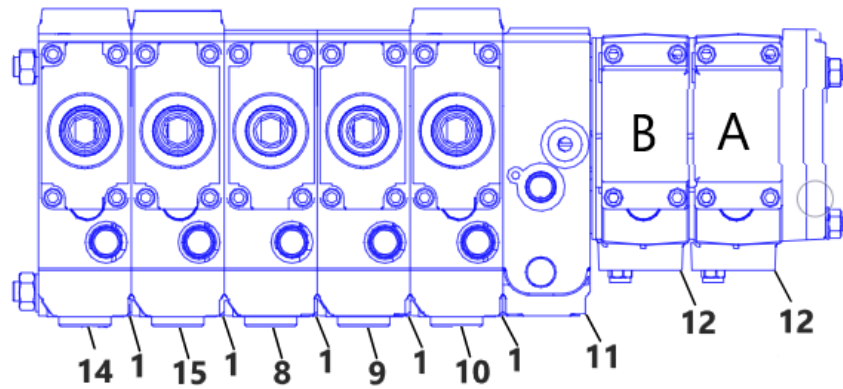

21 WG-2480482 KIT-SEAL COMPLETE VALVE GROUP 1

VALVE GROUP BANK 3

2480482

- 1 2596754 KIT-SEAL 4
- 7 WG-2596736 KIT SEAL-VALVE GP-CONTROL -STICK 1
- 8 WG-2596737 KIT SEAL-VALVE GP-CONTROL -BUCKET 1
- 9 WG-2596738 KIT SEAL-VALVE GP-CONTROL -SWING 1
- 10 WG-2596739 KIT SEAL-VALVE GP-CONTROL -BOOM 1
- 11 WG-2596742 KIT SEAL-MANIFOLD GP-CONTROL -INLET 1
- 12 WG-2596746 KIT SEAL-VALVE GP-CONTROL -STABILIZER 2
- 17 1927506 SEAL-O-RING 12
- 18 1927508 SEAL-O-RING 10
- 19 1927509 SEAL-O-RING 2
- 20 1927511 SEAL-VALVE 1
- 21 WG-2480483 KIT-SEAL COMPLETE VALVE GROUP 1

VALVE GROUP BANK 6

2480483

- 1 2596754 KIT-SEAL 5
- 8 WG-2596737 KIT SEAL-VALVE GP-CONTROL -BUCKET 1
- 9 WG-2596738 KIT SEAL-VALVE GP-CONTROL -SWING 1
- 10 WG-2596739 KIT SEAL-VALVE GP-CONTROL -BOOM 1
- 11 WG-2596742 KIT SEAL-MANIFOLD GP-CONTROL -INLET 1
- 12 WG-2596746 KIT SEAL-VALVE GP-CONTROL -STABILIZER 2
- 14 WG-2596734 KIT SEAL-VALVE GP-CONTROL -EXTENDABLE STICK 1
- 15 WG-2596735 KIT SEAL-VALVE GP-CONTROL -STICK 1
- 17 1927506 SEAL-O-RING 12
- 18 1927508 SEAL-O-RING 10
- 19 1927509 SEAL-O-RING 2
- 20 1927511 SEAL-VALVE 1
- 21 WG-2480484 KIT-SEAL COMPLETE VALVE GROUP 1